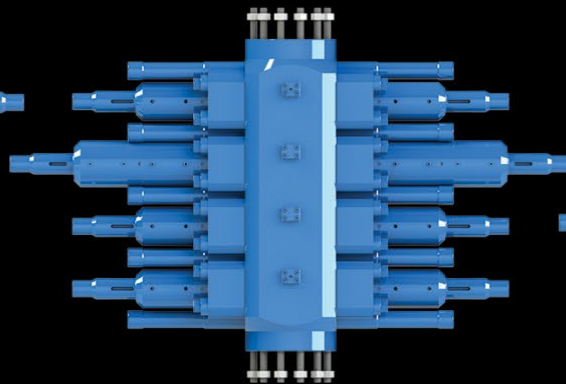

5" 10K BOP Tandem Piston Actuator

Is your accumulator pressure demands exceeding your capabilities?

Double your shear force with our new Tandem Piston Actuator!

NEW ACTUATORS

NE-080-A154, Tandem Piston Actuator Assembly, Right

NE-080-A155, Tandem Piston Actuator Assembly, Left

UPGRADE YOUR ACTUATORS

Converts your existing Shear Actuator to the new Tandem Piston Actuator.

NE-080-A154-UPGD, Tandem Piston Actuator Assembly, Right

NE-080-A155-UPGD, Tandem Piston Actuator Assembly, Left

OUR NEW BOP Tandem Piston Actuator configurations

Shear

Call Us: 281-465-8159

27652 Commerce Oaks Drive, The Woodlands, TX 77385

Call Us: 403-314-0607

100-175 Clearview Drive, Red Deer County, AB T4E 0A1

www.nexusenergytech.com