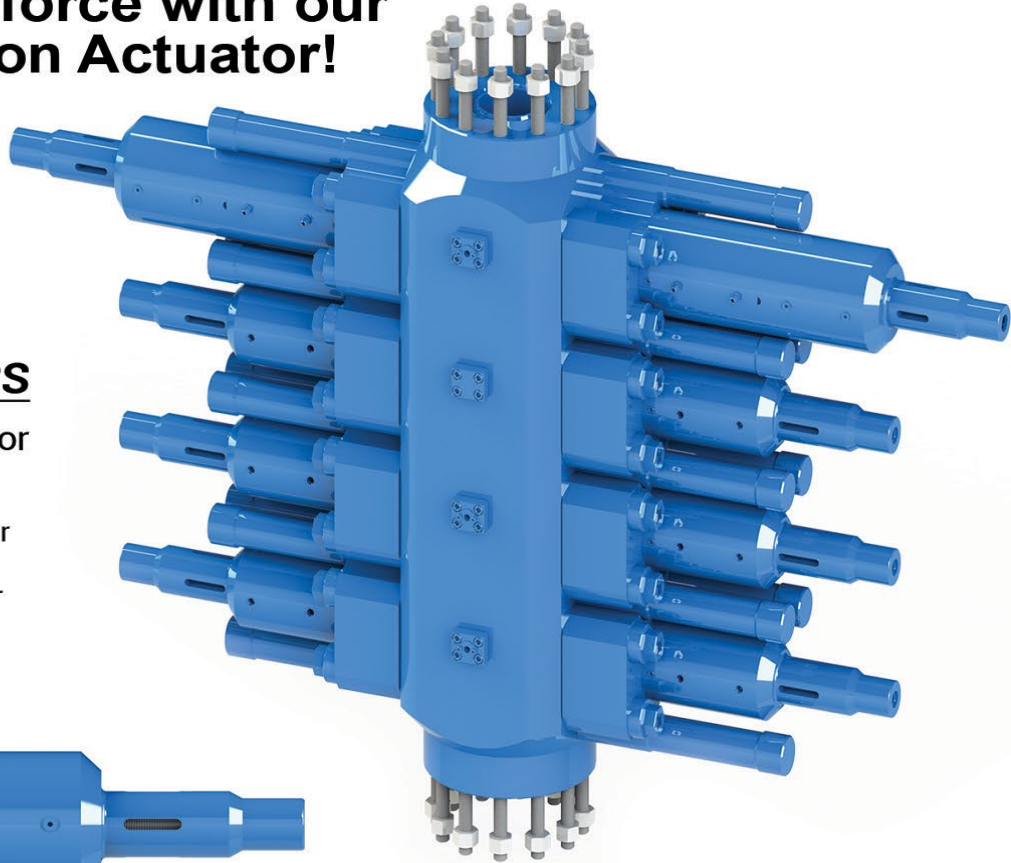

# Introducing the new 5-1/8" 15-K Quick Connect Hand Union

- Save time and money with reduced rig-up time
- No 3rd party torque services required
- Full 5.125" internal diameter
- Easy replaceable O-Ring seals
- Safe efficient connection with no danger of pinch points like conventional bolt/torque method
- Integral design, manufactured from 1 piece of material offering security, serviceability, and rigidity
- Can be used for standard and H2S sour environments
- 15,000 psi working pressure
- Can be manufactured in any length requested
- Available for rental or purchase

# 5" 10K BOP Tandem Piston Actuator

Is your accumulator pressure demands exceeding your capabilities?

**Double your shear force with our new Tandem Piston Actuator!**

## NEW ACTUATORS

**NE-080-A154**, Tandem Piston Actuator Assembly, Right

**NE-080-A155**, Tandem Piston Actuator Assembly, Left

## UPGRADE YOUR ACTUATORS

Converts your existing Shear Actuator to the new Tandem Piston Actuator.

**NE-080-A154-UPGD**, Tandem Piston Actuator Assembly, Right

**NE-080-A155-UPGD**, Tandem Piston Actuator Assembly, Left