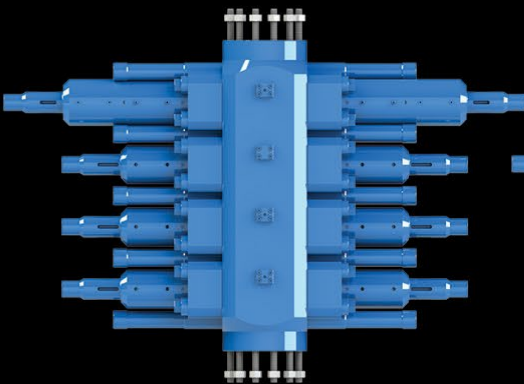

Shear/ Blind