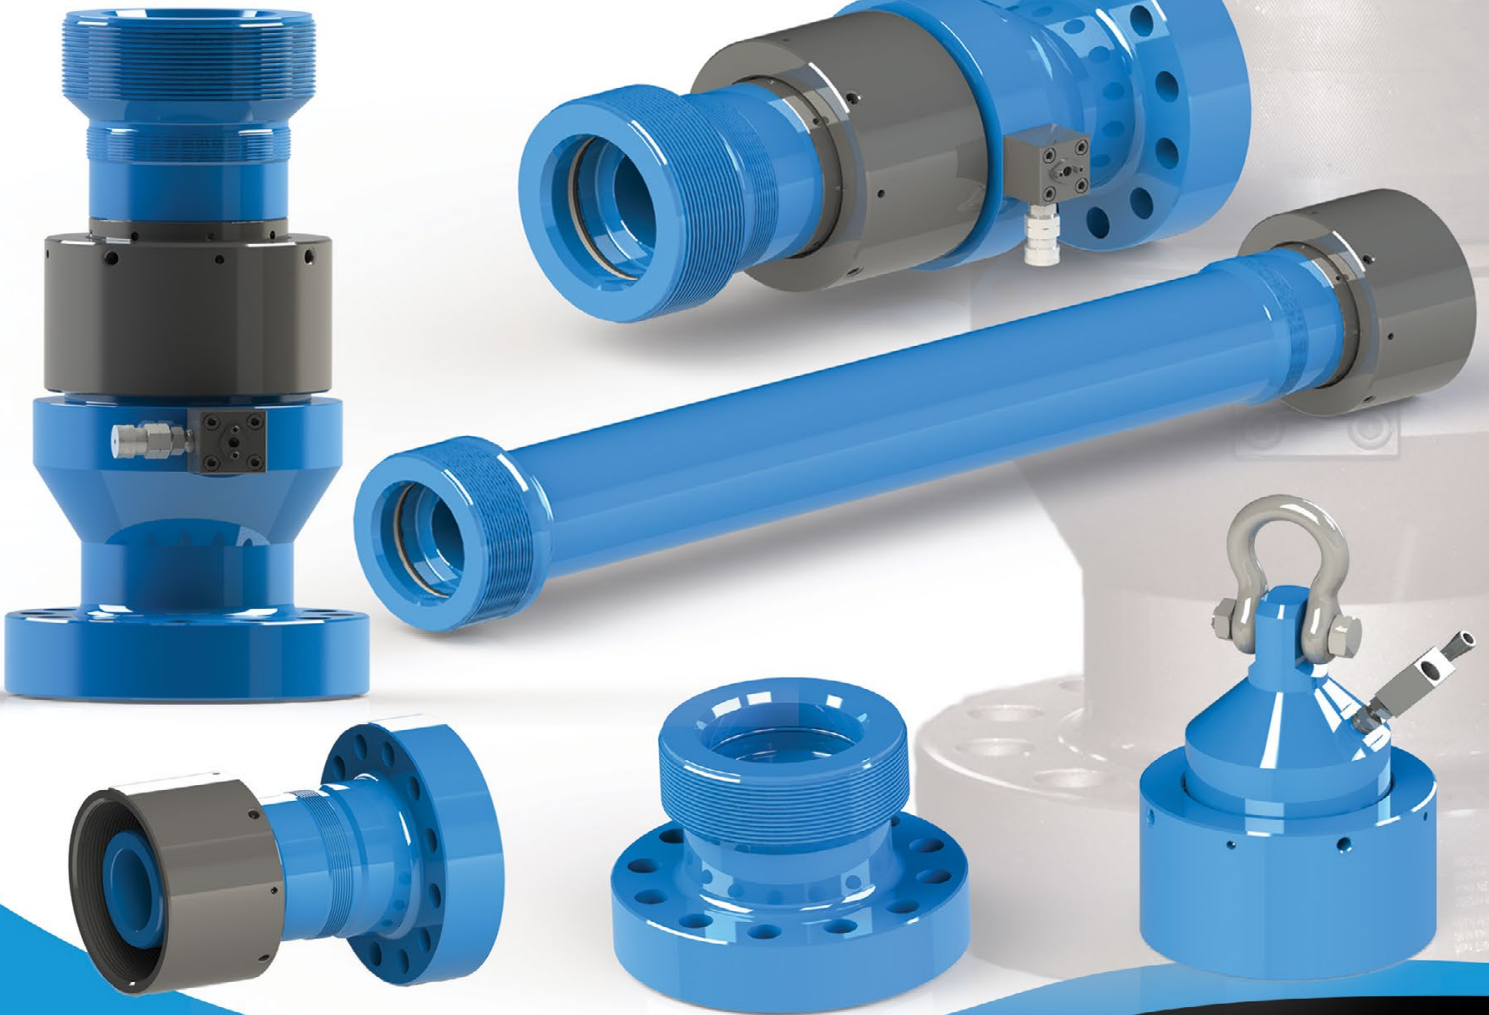

# Introducing the new 5-1/8" 15-K Quick Connect Hand Union

- Save time and money with reduced rig-up time
- No 3rd party torque services required
- Full 5.125" internal diameter
- Easy replaceable O-Ring seals
- Safe efficient connection with no danger of pinch points like conventional bolt/torque method
- Integral design, manufactured from 1 piece of material offering security, serviceability, and rigidity
- Can be used for standard and H2S sour environments
- 15,000 psi working pressure
- Can be manufactured in any length requested
- Available for rental or purchase

# 5" 10K BOP Tandem Piston Actuator

Is your accumulator pressure demands exceeding your capabilities?

**Double your shear force with our new Tandem Piston Actuator!**

## NEW ACTUATORS

**NE-080-A154**, Tandem Piston Actuator Assembly, Right

**NE-080-A155**, Tandem Piston Actuator Assembly, Left

## UPGRADE YOUR ACTUATORS

Converts your existing Shear Actuator to the new Tandem Piston Actuator.

**NE-080-A154-UPGD**, Tandem Piston Actuator Assembly, Right

**NE-080-A155-UPGD**, Tandem Piston Actuator Assembly, Left