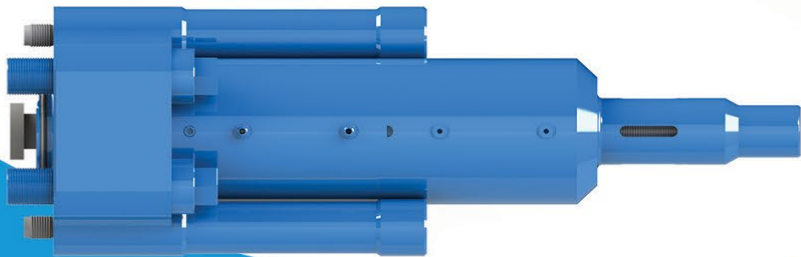

# Introducing the new 5-1/8" 15-K Quick Connect Hand Union

- Save time and money with reduced rig-up time
- No 3rd party torque services required
- Full 5.125" internal diameter
- Easy replaceable O-Ring seals
- Safe efficient connection with no danger of pinch points like conventional bolt/torque method
- Integral design, manufactured from 1 piece of material offering security, serviceability, and rigidity
- Can be used for standard and H2S sour environments
- 15,000 psi working pressure
- Can be manufactured in any length requested
- Available for rental or purchase

## NEW ACTUATORS

**NE-080-A154**, Tandem Piston Actuator Assembly, Right

**NE-080-A155**, Tandem Piston Actuator Assembly, Left

## UPGRADE YOUR ACTUATORS

Converts your existing Shear Actuator to the new Tandem Piston Actuator.

**NE-080-A154-UPGD**, Tandem Piston Actuator Assembly, Right

**NE-080-A155-UPGD**, Tandem Piston Actuator Assembly, Left