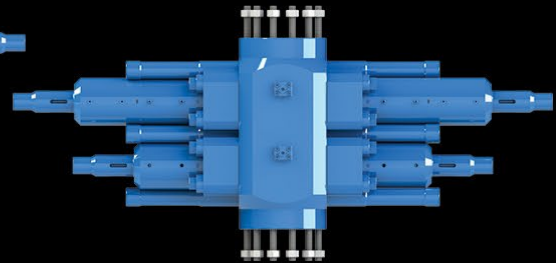

Shear / Blind Combi

Call Us: 281-465-8159

27652 Commerce Oaks Drive, The Woodlands, TX 77385

Call Us: 403-314-0607

100-175 Clearview Drive, Red Deer County, AB T4E 0A1

www.nexusenergytech.com